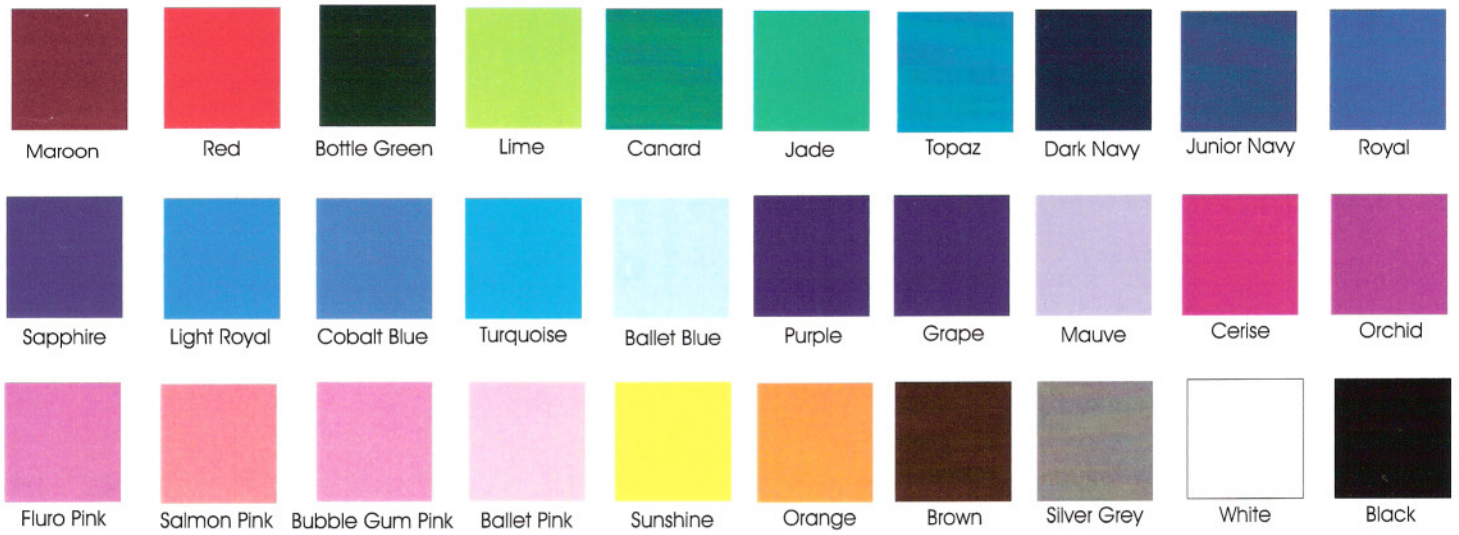

Fabric Colour Card

Nylon Lycra

Microfibre

Cotton Lycra

Colours are correct at the time of printing but may vary slightly in different dye batches.

Please Note, Nylon Lycra Lime, Fluro Pink and Orange are fluorescent shades and may present slightly different in fabric.