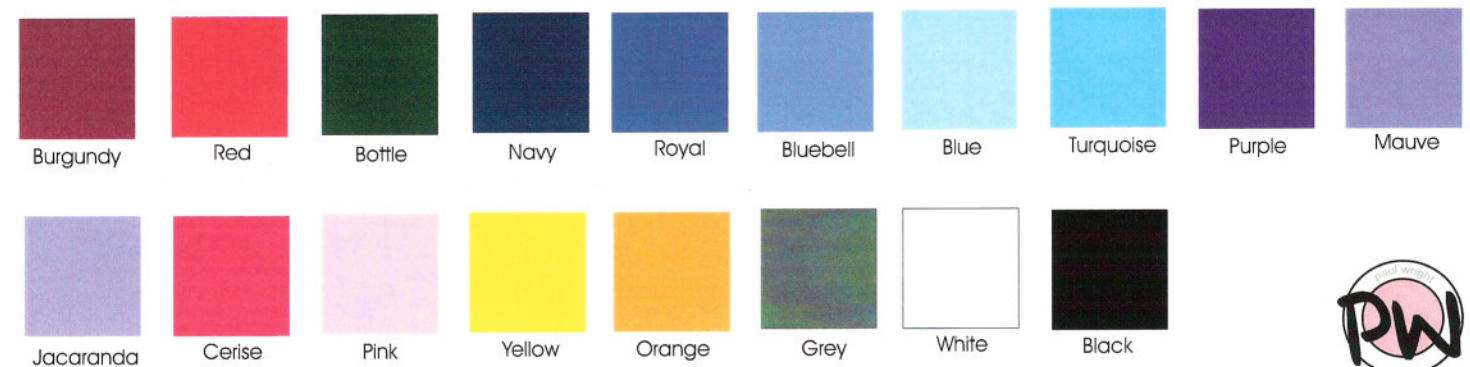

Fabric Colour Card

Nylon Lycra

Microfibre

Cotton Lycra

Colours are correct at the time of printing but may vary slightly in different dye batches.

Please Note, Nylon Lycra Lime, Fluro Pink and Orange are fluorescent shades and may present slightly different in fabric.